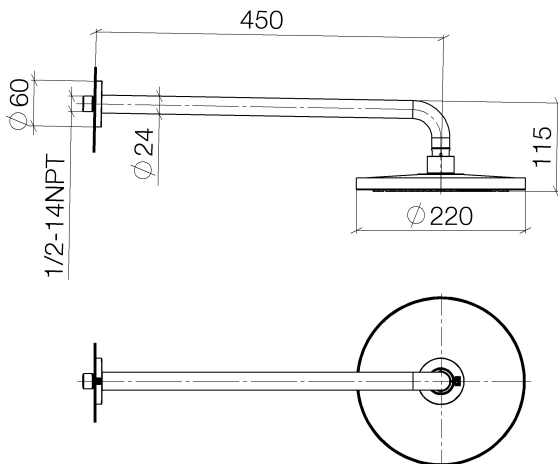

Shower - Lissé

Rain shower wall-mounted - polished chrome

Article number: 28 649 970-00 0010

- 17-3/4" Projection
- Stream: Rain
- Descaling system
- Rain shower \varnothing 8-5/8"
- Flange diameter 2-3/8"
- 1/2" connection
- Water flow rate limited to max. 1.8 gpm

polished chrome

Accessory is required for this item.

Dimensional drawing

All dimensions in mm / inch = mm x 0,0394

Shower - Lissé
Rain shower wall-mounted - polished chrome
Article number: 28 649 970-00 0010

Flow rate chart

Shower - Lissé

Rain shower wall-mounted - polished chrome

Article number: 28 649 970-00 0010

Other surface finishes

platinum matte

28 649 970-06 0010

platinum

Required article

35 085 970-90 0010

Concealed wall elbow -

Shower - Lissé
Rain shower wall-mounted - polished chrome
Article number: 28 649 970-00 0010

Spare parts list

Number	Item Number	Designation	Number of units
--------	-------------	-------------	-----------------