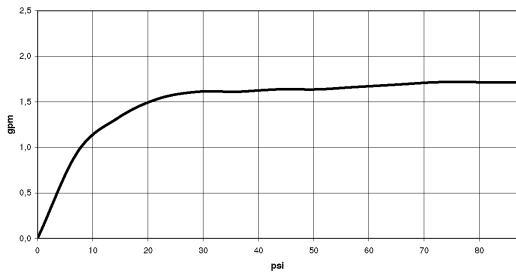

Shower - Lissé
Rain shower wall-mounted - polished chrome
Article number: 28 649 970-00 0010

Flow rate chart