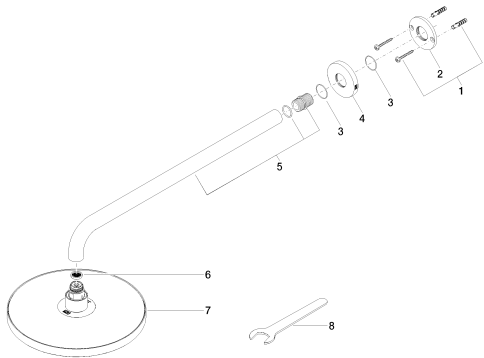

Shower - Lissé

Rain shower wall-mounted - polished chrome

Article number: 28 649 970-00 0010

- 17-3/4" Projection
- Stream: Rain
- Descaling system
- Rain shower \varnothing 8-5/8"
- Flange diameter 2-3/8"
- 1/2" connection
- Water flow rate limited to max. 1.8 gpm

polished chrome

Accessory is required for this item.

Dimensional drawing

All dimensions in mm / inch = mm x 0,0394

Shower - Lissé
Rain shower wall-mounted - polished chrome
Article number: 28 649 970-00 0010

Flow rate chart

Shower - Lissé

Rain shower wall-mounted - polished chrome

Article number: 28 649 970-00 0010

Other surface finishes

platinum matte

28 649 970-06 0010

platinum

Required article

35 085 970-90 0010

Concealed wall elbow -

Shower - Lissé
Rain shower wall-mounted - polished chrome
Article number: 28 649 970-00 0010

Spare parts list

Number	Item Number	Designation	Number of units
--------	-------------	-------------	-----------------